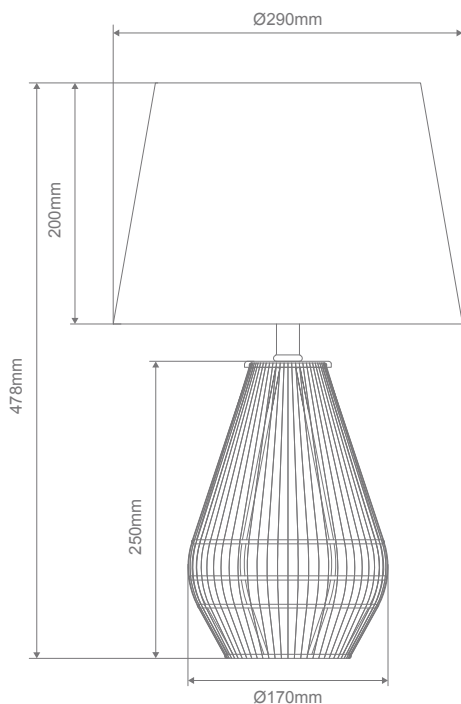

Carter TL Paper Rope Table Lamp

Description

CARTER lamp Series combines black metalware with a modern thin paper rope shade design, which offers an attractive addition to modern natural interior design style décors. Ideal as a feature lamp in living rooms and bedrooms, as well as attractive pendants for breakfast bars, or cluster pendants. Featuring Matt Black metalware, black cable with a choice of Black or Natural colour shade options. Part of a family of matching floor lamp, table lamp, desk lamp, as well as small, medium and large hanging pendants.

Specification Features

Input Voltage:	240V
Power (W):	25W Max
Lamp Base:	E27
IP rating (IP):	IP20

Diagrams / Additional

Item No.	Variant		Lamp Base
	Blk	Ntr	
CARTER-TL	23146	23147	E27